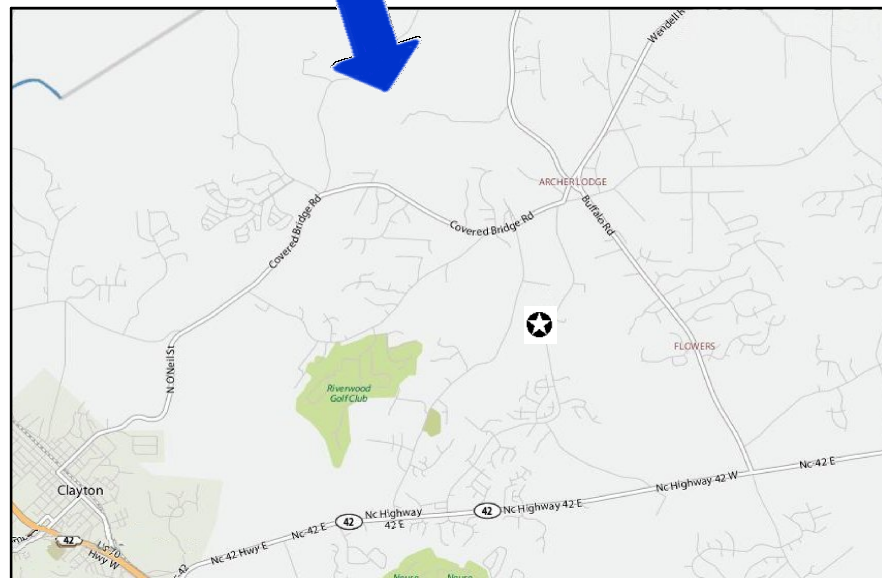

# LOCATION

## ***From Raleigh and I-40 East:***

*Take Exit 306 to Highway 70 East  
Travel 8 miles to Highway 42 East, Turn Left  
Proceed approximately 3 miles  
Turn left onto Neuse River Parkway  
Continue approximately 2 miles  
Turn right onto Cottage Drive*