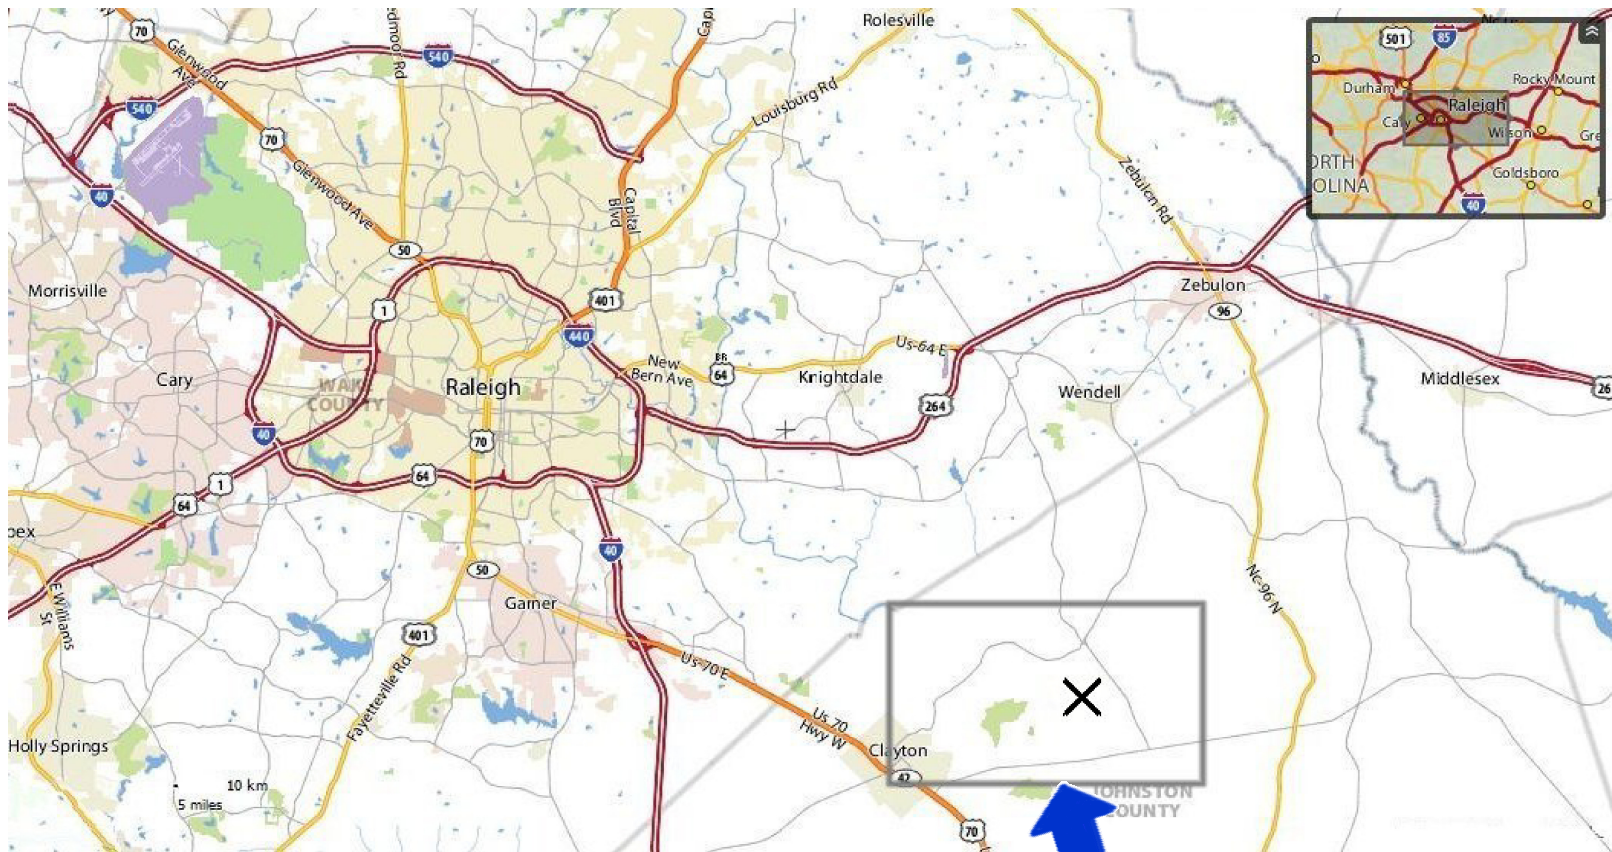

# LOCATION

## ***From Raleigh and I-40 East:***

*Take Exit 306 to Highway 70 East  
Travel 8 miles to Highway 42 East, Turn Left  
Proceed approximately 3 miles  
Turn left onto Neuse River Parkway  
Continue approximately 2 miles  
Turn right onto Cottage Drive*